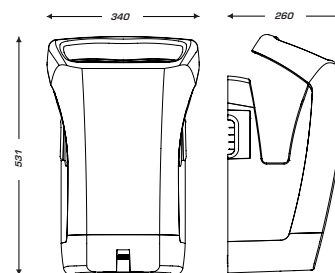

8 11 962

8 11 963

STELL'AIR

SUPER-POWERFUL AUTOMATIC HAND DRYER

- Drying time: 10 to 15 seconds
- No heating element (while still producing sensation of heat)

- Patented circular air blowing system
- Option to drain water from tank directly
- 1,200 W • 230 V • 50/60 Hz
- Easy-to-clean water tank
- Anti-bacterial treatment on surfaces
- Antibacterial air filter
- Air speed: 400 km/h
- Electrical insulation class II • IP44
- 75 dBA
- ABS cover
- Lighting effect in drying zone
- 2 finishes: white and metallic grey paint
- External switch for easier maintenance
- GUARANTEE 3 YEAR
- Eco recyclage : 0,30 e UNHT

TANK EMPTYING

RÉF.	DÉSIGNATION	UL1
8 11 962	Stell'Air automatic white	1
8 11 963	Stell'Air automatic silver	1