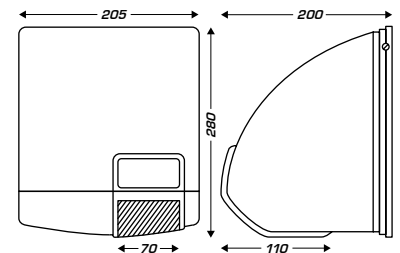

RÉF.	DÉSIGNATION	UL¹
8 11 017	Zéphyr automatic	6
8 11 018	Zéphyr manual	6